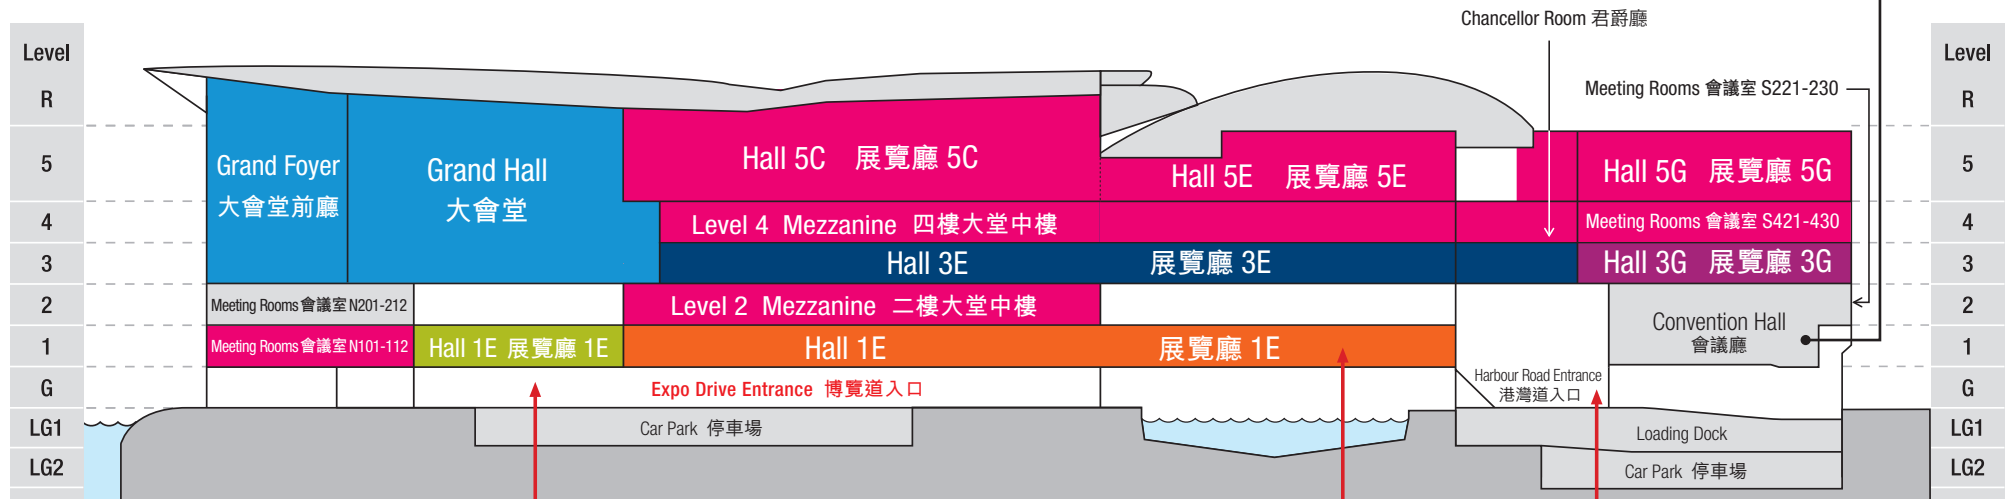

# EXHIBITION FLOORPLAN

Location	Level	Location	Level
1E Hall 1E and Concourse	L1	3G Hall 3G and Concourse	L3
CH Convention Hall	L1	4L Level 4 Mezzanine	L4
N1 N100 Meeting Room	L1	CR Chancellor Room and Foyer	L4
2L Level 2 Mezzanine	L2	S4 S400 Meeting Room	L4
3E Hall 3E and Concourse	L3	5C Hall 5C and Concourse	L5
GH Grand Hall	L3	5E Hall 5E and Concourse	L5
GF Grand Foyer	L3	5G Hall 5G and Concourse	L5